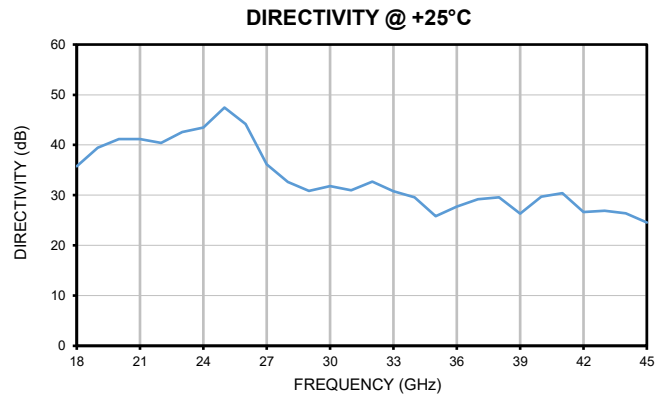

Coaxial Amplifier

ZVA-18443TC(X)+

Typical Performance Curves

Typical Performance Curves