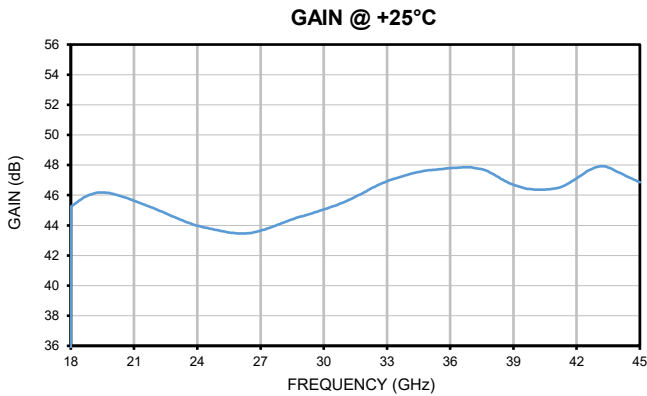

Coaxial Amplifier

ZVA-18443TC(X)+

Typical Performance Curves

Typical Performance Curves