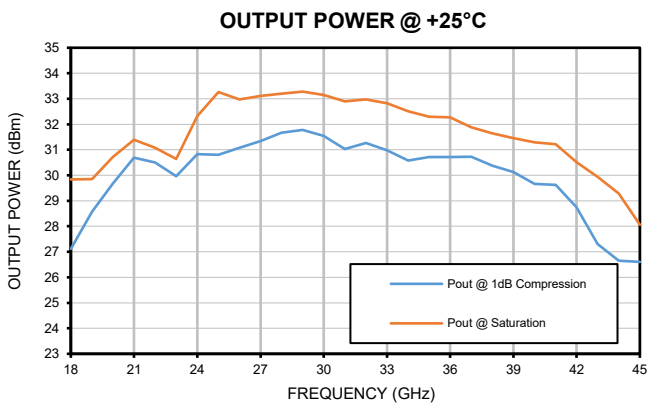

Coaxial Amplifier

ZVA-18443TC(X)+

Typical Performance Curves

Typical Performance Curves