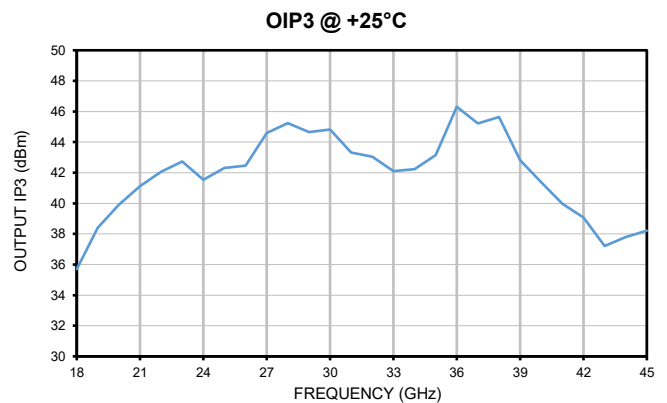

Coaxial Amplifier

ZVA-18443TC(X)+

Typical Performance Curves

Typical Performance Curves