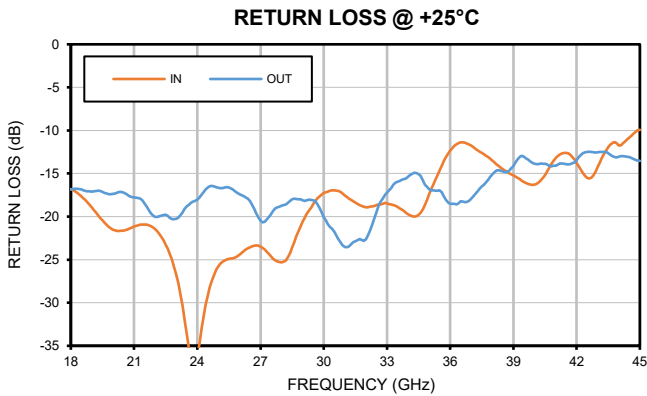

Coaxial Amplifier

ZVA-18443TC(X)+

Typical Performance Curves

Typical Performance Curves