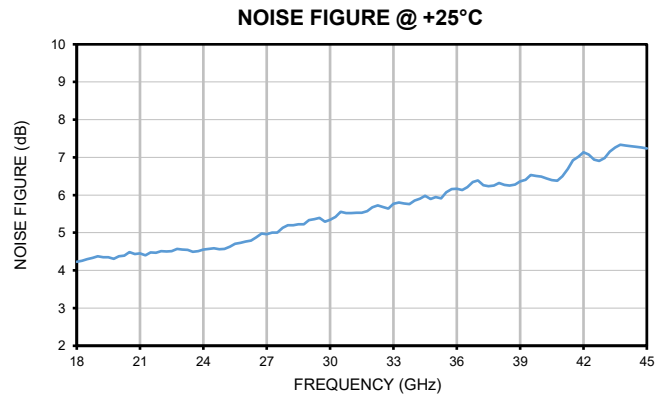

Coaxial Amplifier

ZVA-18443TC(X)+

Typical Performance Curves

Typical Performance Curves