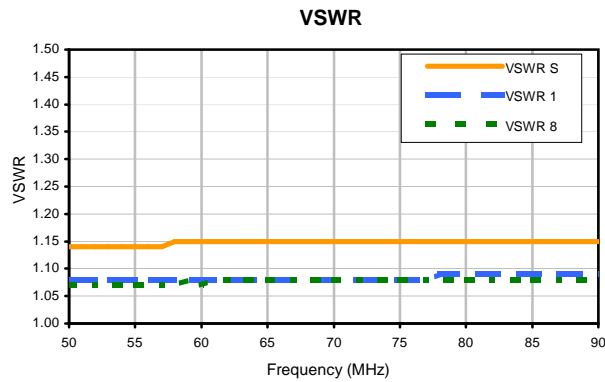

8 Way-0° Power Splitter/Combiner

ZFSC-8375

Typical Performance Curves

REV. X2
ZFSC-8375
100627
Page 1 of 1