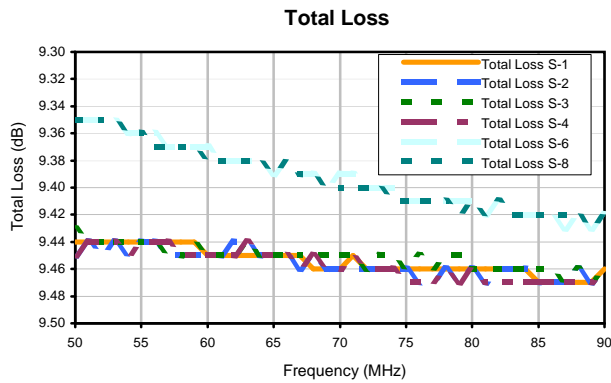

8 Way-0° Power Splitter/Combiner

ZFSC-8375

Typical Performance Curves

REV. X2
ZFSC-8375
100627
Page 1 of 1