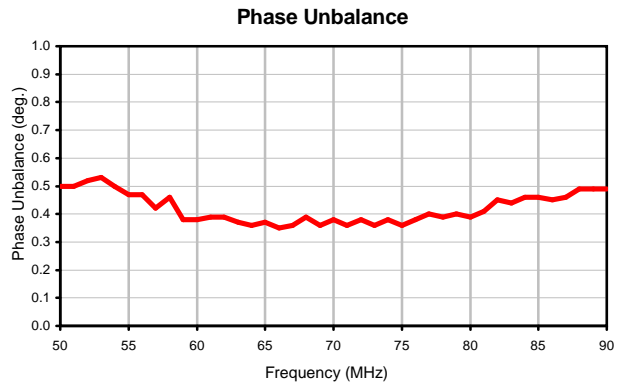

8 Way-0° Power Splitter/Combiner

ZFSC-8375

Typical Performance Curves

REV. X2
ZFSC-8375
100627
Page 1 of 1