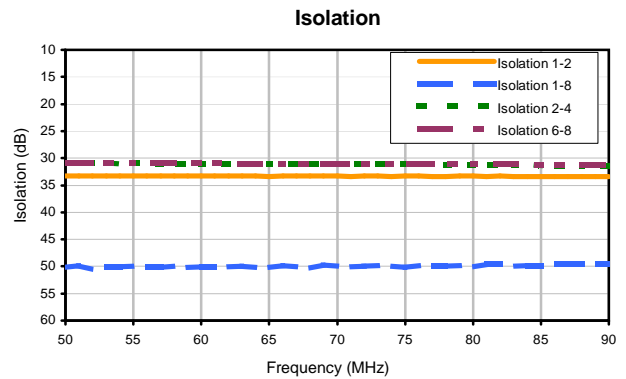

8 Way-0° Power Splitter/Combiner

ZFSC-8375

Typical Performance Curves

REV. X2
ZFSC-8375
100627
Page 1 of 1