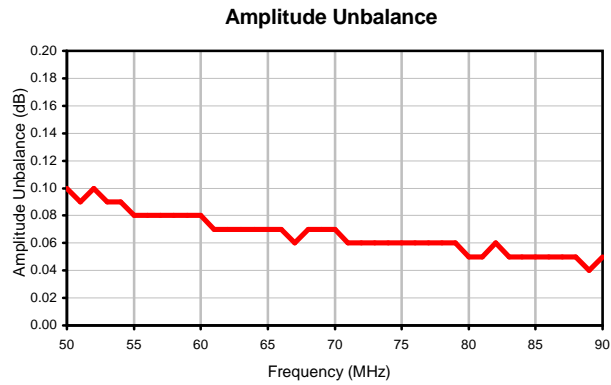

8 Way-0° Power Splitter/Combiner

ZFSC-8375

Typical Performance Curves

REV. X2
ZFSC-8375
100627
Page 1 of 1