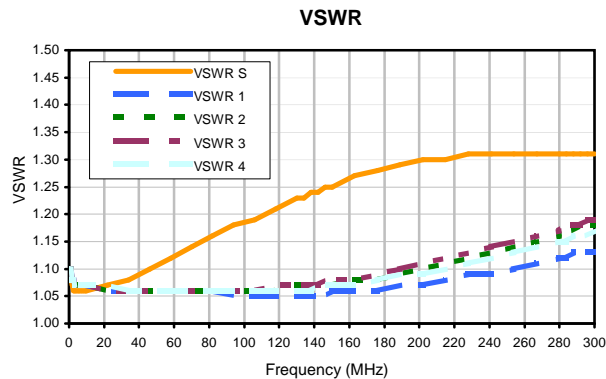

5 Way-0° Power Splitter/Combiner

ZFSC-5-1+

Typical Performance Curves

REV. X2
ZFSC-5-1+
100627
Page 1 of 1

Mini-Circuits®

IF/RF MICROWAVE COMPONENTS • ISO 9001 ISO 14001 AS 9100 CERTIFIED RoHS compliant
P.O. Box 350166, Brooklyn, New York 11235-0003 (718) 934-4500 Fax (718) 332-4661