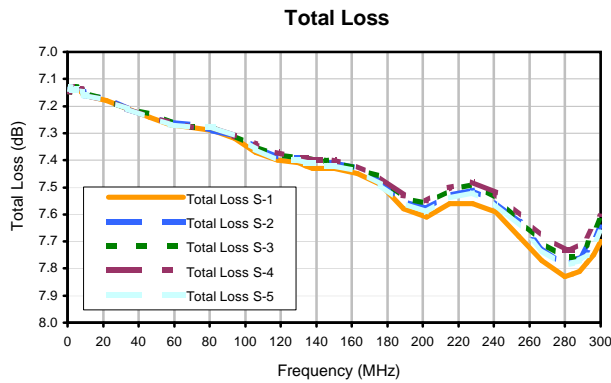

5 Way-0° Power Splitter/Combiner

ZFSC-5-1+

Typical Performance Curves

REV. X2
ZFSC-5-1+
100627
Page 1 of 1

Mini-Circuits®

IF/RF MICROWAVE COMPONENTS • ISO 9001 ISO 14001 AS 9100 CERTIFIED RoHS compliant
P.O. Box 350166, Brooklyn, New York 11235-0003 (718) 934-4500 Fax (718) 332-4661