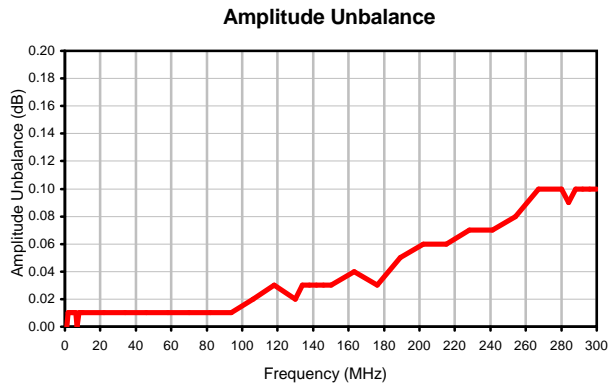

5 Way-0° Power Splitter/Combiner

ZFSC-5-1+

Typical Performance Curves

REV. X2
ZFSC-5-1+
100627
Page 1 of 1

Mini-Circuits®

IF/RF MICROWAVE COMPONENTS • ISO 9001 ISO 14001 AS 9100 CERTIFIED RoHS compliant
P.O. Box 350166, Brooklyn, New York 11235-0003 (718) 934-4500 Fax (718) 332-4661