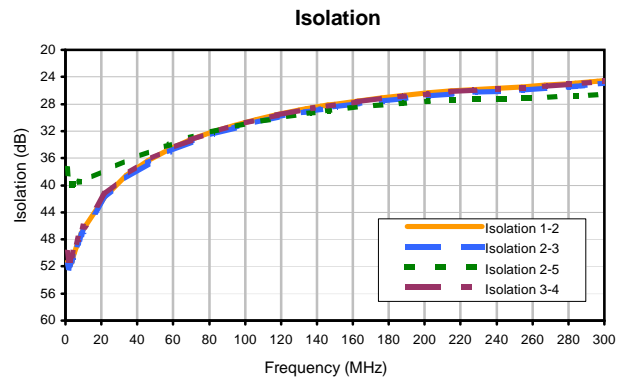

5 Way-0° Power Splitter/Combiner

ZFSC-5-1+

Typical Performance Curves

REV. X2
ZFSC-5-1+
100627
Page 1 of 1

Mini-Circuits®

IF/RF MICROWAVE COMPONENTS • ISO 9001 ISO 14001 AS 9100 CERTIFIED RoHS compliant
P.O. Box 350166, Brooklyn, New York 11235-0003 (718) 934-4500 Fax (718) 332-4661