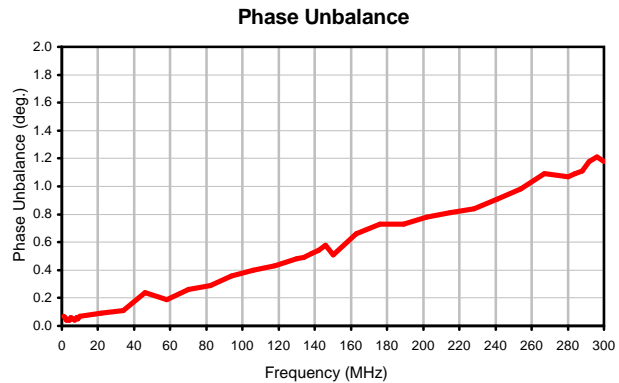

5 Way-0° Power Splitter/Combiner

ZFSC-5-1+

Typical Performance Curves

REV. X2
ZFSC-5-1+
100627
Page 1 of 1

Mini-Circuits®

IF/RF MICROWAVE COMPONENTS • ISO 9001 ISO 14001 AS 9100 CERTIFIED RoHS compliant
P.O. Box 350166, Brooklyn, New York 11235-0003 (718) 934-4500 Fax (718) 332-4661