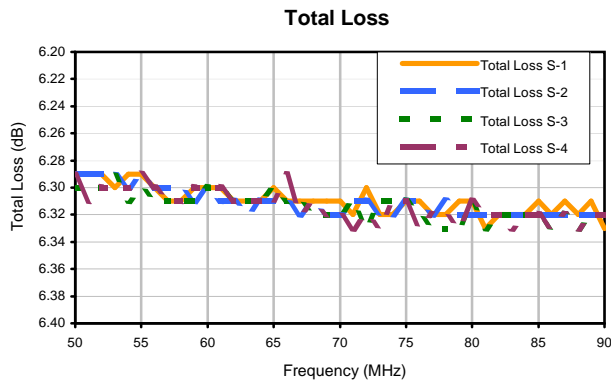

4 Way-0° Power Splitter/Combiner

ZFSC-4375+

Typical Performance Curves

REV. X2
ZFSC-4375+
120424
Page 1 of 1

IF/RF MICROWAVE COMPONENTS • ISO 9001 ISO 14001 AS 9100 CERTIFIED RoHS compliant
P.O. Box 350166, Brooklyn, New York 11235-0006 (718) 934-4500 Fax (718) 332-4661

The Design Engineers Search Engine finds the model you need, Instantly • For detailed performance specs & shopping online see