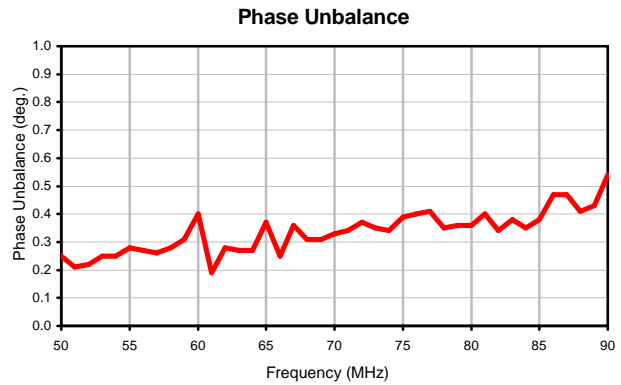

4 Way-0° Power Splitter/Combiner

ZFSC-4375+

Typical Performance Curves

REV. X2
ZFSC-4375+
120424
Page 1 of 1

IF/RF MICROWAVE COMPONENTS • ISO 9001 ISO 14001 AS 9100 CERTIFIED RoHS compliant
P.O. Box 350166, Brooklyn, New York 11235-0006 (718) 934-4500 Fax (718) 332-4661

The Design Engineers Search Engine finds the model you need, Instantly • For detailed performance specs & shopping online see