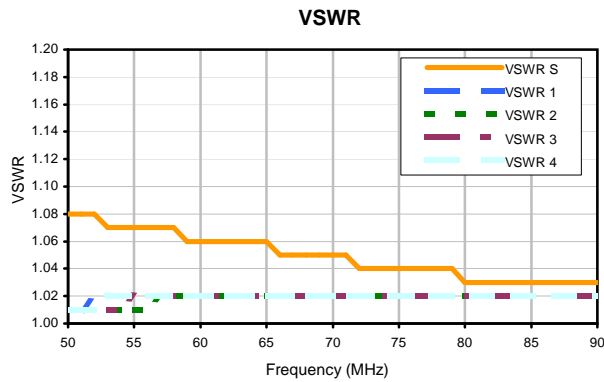

4 Way-0° Power Splitter/Combiner

ZFSC-4375+

Typical Performance Curves

REV. X2
ZFSC-4375+
120424
Page 1 of 1

IF/RF MICROWAVE COMPONENTS • ISO 9001 ISO 14001 AS 9100 CERTIFIED RoHS compliant
P.O. Box 350166, Brooklyn, New York 11235-0006 (718) 934-4500 Fax (718) 332-4661

The Design Engineers Search Engine finds the model you need, Instantly • For detailed performance specs & shopping online see