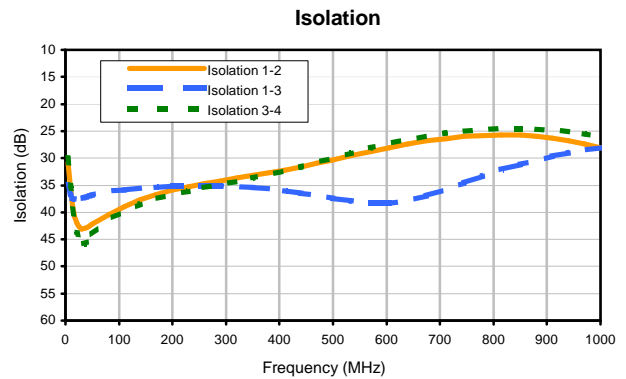

4 Way-0° Power Splitter/Combiner

ZFSC-4-175W+

Typical Performance Curves

REV. X2
ZFSC-4-175W+
100627
Page 1 of 1

IF/RF MICROWAVE COMPONENTS • ISO 9001 ISO 14001 AS 9100 CERTIFIED RoHS compliant
P.O. Box 350166, Brooklyn, New York 11235-0003 (718) 934-4500 Fax (718) 332-4661