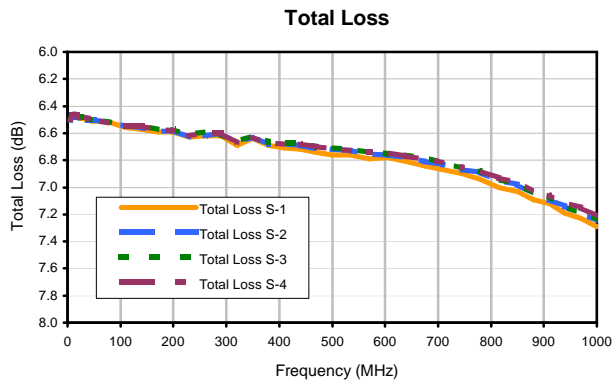

4 Way-0° Power Splitter/Combiner

ZFSC-4-175W+

Typical Performance Curves

REV. X2
ZFSC-4-175W+
100627
Page 1 of 1

IF/RF MICROWAVE COMPONENTS • ISO 9001 ISO 14001 AS 9100 CERTIFIED RoHS compliant
P.O. Box 350166, Brooklyn, New York 11235-0003 (718) 934-4500 Fax (718) 332-4661