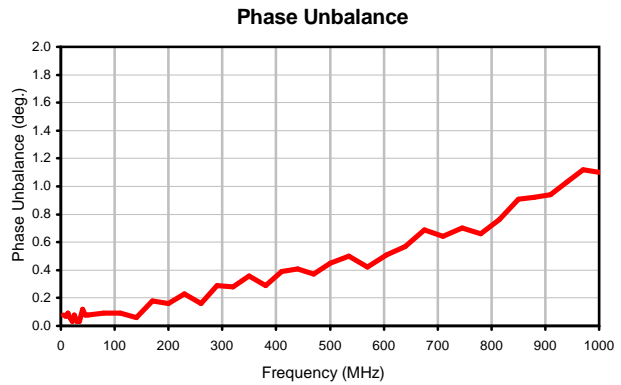

4 Way-0° Power Splitter/Combiner

ZFSC-4-175W+

Typical Performance Curves

REV. X2
ZFSC-4-175W+
100627
Page 1 of 1

IF/RF MICROWAVE COMPONENTS • ISO 9001 ISO 14001 AS 9100 CERTIFIED RoHS compliant
P.O. Box 350166, Brooklyn, New York 11235-0003 (718) 934-4500 Fax (718) 332-4661