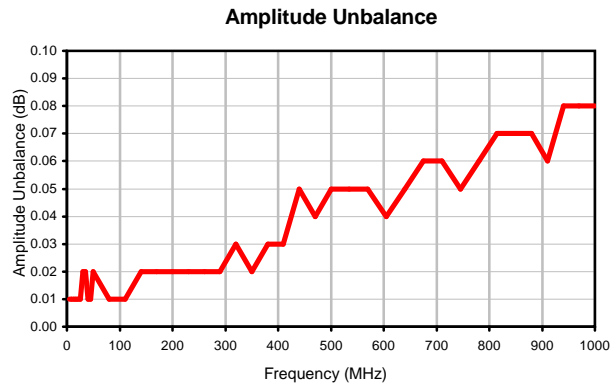

4 Way-0° Power Splitter/Combiner

ZFSC-4-175W+

Typical Performance Curves

REV. X2
ZFSC-4-175W+
100627
Page 1 of 1

IF/RF MICROWAVE COMPONENTS • ISO 9001 ISO 14001 AS 9100 CERTIFIED RoHS compliant
P.O. Box 350166, Brooklyn, New York 11235-0003 (718) 934-4500 Fax (718) 332-4661