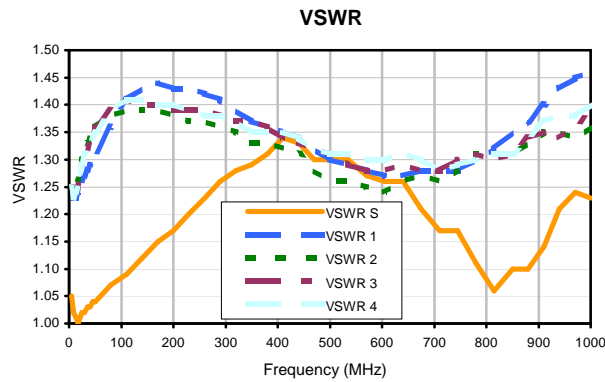

4 Way-0° Power Splitter/Combiner

ZFSC-4-175W+

Typical Performance Curves

REV. X2
ZFSC-4-175W+
100627
Page 1 of 1

IF/RF MICROWAVE COMPONENTS • ISO 9001 ISO 14001 AS 9100 CERTIFIED RoHS compliant
P.O. Box 350166, Brooklyn, New York 11235-0003 (718) 934-4500 Fax (718) 332-4661