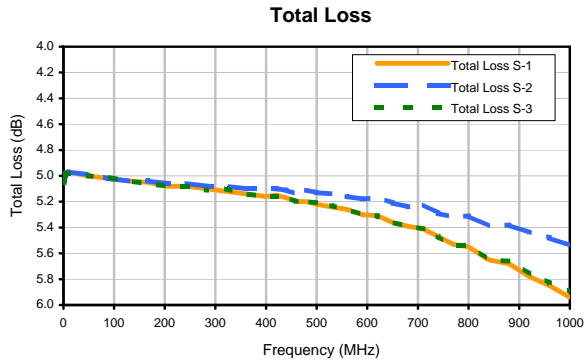

3 Way-0° Power Splitter/Combiner

ZFSC-3-4-75+

Typical Performance Curves

REV. X2
ZFSC-3-4-75+
100627
Page 1 of 1