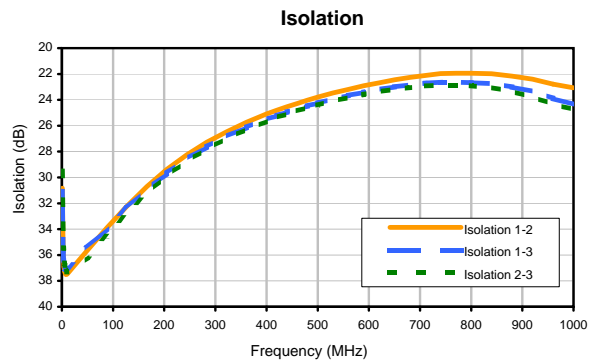

3 Way-0° Power Splitter/Combiner

ZFSC-3-4-75+

Typical Performance Curves

REV. X2
ZFSC-3-4-75+
100627
Page 1 of 1