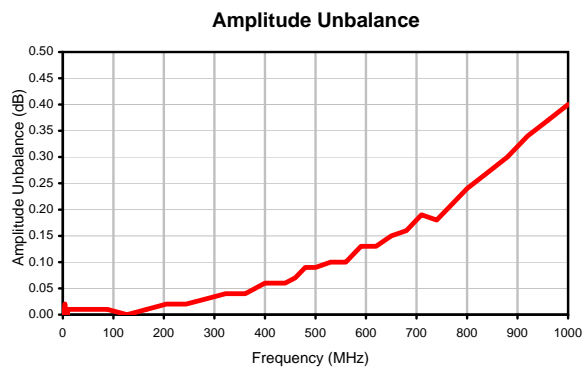

3 Way-0° Power Splitter/Combiner

ZFSC-3-4-75+

Typical Performance Curves

REV. X2
ZFSC-3-4-75+
100627
Page 1 of 1