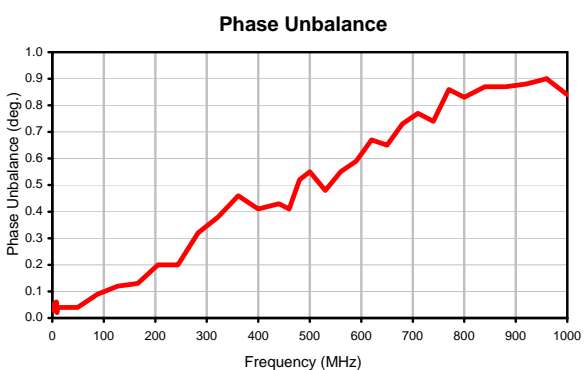

3 Way-0° Power Splitter/Combiner

ZFSC-3-4-75+

Typical Performance Curves

REV. X2
ZFSC-3-4-75+
100627
Page 1 of 1