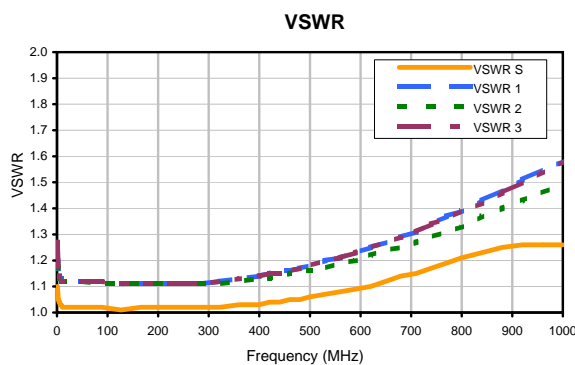

3 Way-0° Power Splitter/Combiner

ZFSC-3-4-75+

Typical Performance Curves

REV. X2
ZFSC-3-4-75+
100627
Page 1 of 1