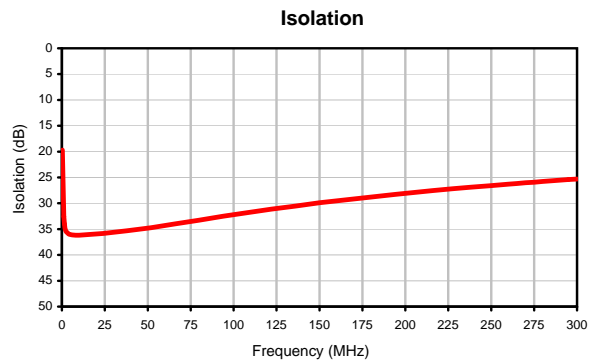

2 Way-0° Power Splitter/Combiner

ZFSC-2-1-75+

Typical Performance Curves

REV. X2
ZFSC-2-1-75+
100627
Page 1 of 1