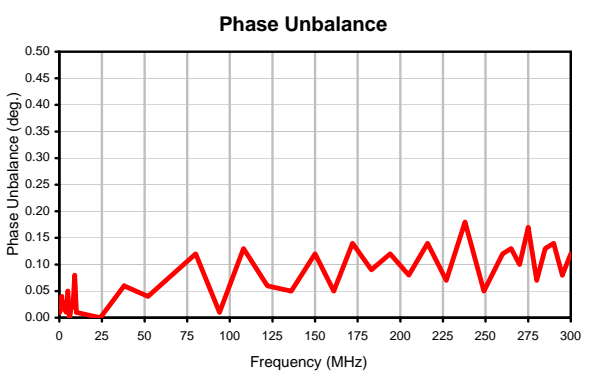

2 Way-0° Power Splitter/Combiner

ZFSC-2-1-75+

Typical Performance Curves

REV. X2
ZFSC-2-1-75+
100627
Page 1 of 1