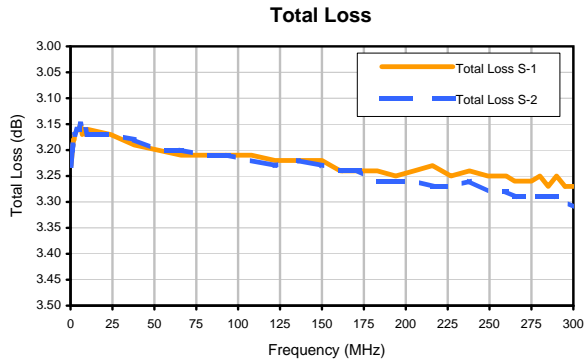

2 Way-0° Power Splitter/Combiner

ZFSC-2-1-75+

Typical Performance Curves

REV. X2
ZFSC-2-1-75+
100627
Page 1 of 1