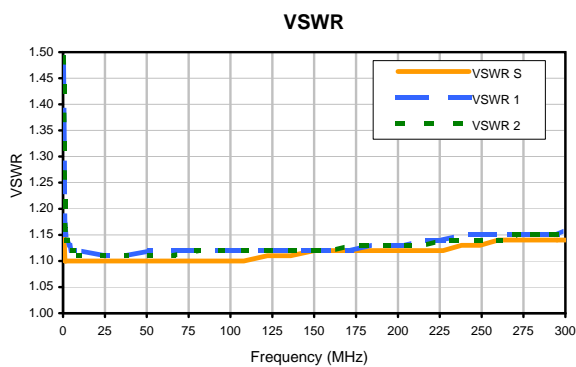

2 Way-0° Power Splitter/Combiner

ZFSC-2-1-75+

Typical Performance Curves

REV. X2
ZFSC-2-1-75+
100627
Page 1 of 1