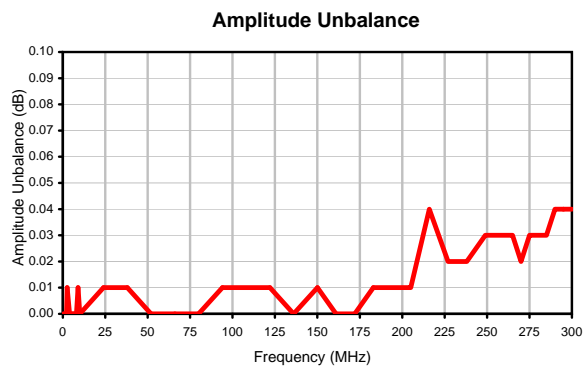

2 Way-0° Power Splitter/Combiner

ZFSC-2-1-75+

Typical Performance Curves

REV. X2
ZFSC-2-1-75+
100627
Page 1 of 1