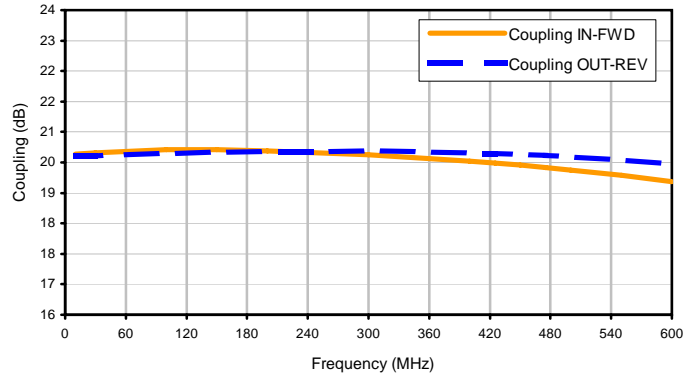

Bi-Directional Coupler

ZFBDC20-62HP+

Typical Performance Curves

Insertion Loss

Coupling

Directivity

Return Loss