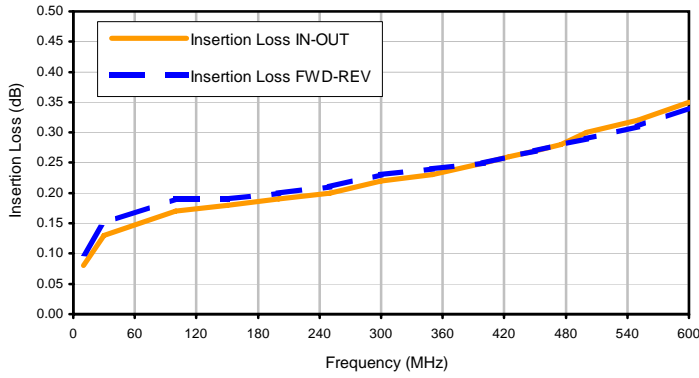

Bi-Directional Coupler

ZFBDC20-62HP+

Typical Performance Curves

Insertion Loss

Coupling

Directivity

Return Loss