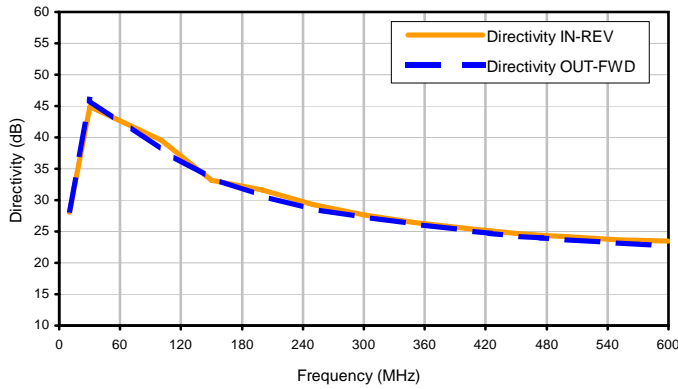

Bi-Directional Coupler

ZFBDC20-62HP+

Typical Performance Curves

Insertion Loss

Coupling

Directivity

Return Loss