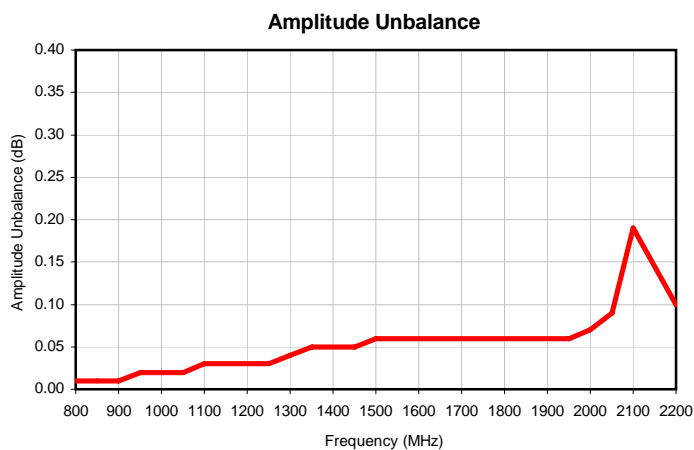

4 Way-0° Power Splitter/Combiner

ZB4PD-222-75+

Typical Performance Curves

P.O. Box 350166, Brooklyn, New York 11235-0003 (718) 934-4500 • Fax (718) 332-4661 For detailed performance specs & shopping online see Mini-Circuits web site

The Design Engineers Search Engine Provides ACTUAL Data Instantly From MINI-CIRCUITS At: www.minicircuits.com

IF/RF MICROWAVE COMPONENTS

REV. X1
ZB4PD-222-75+
2/1/2012
Page 1 of 1