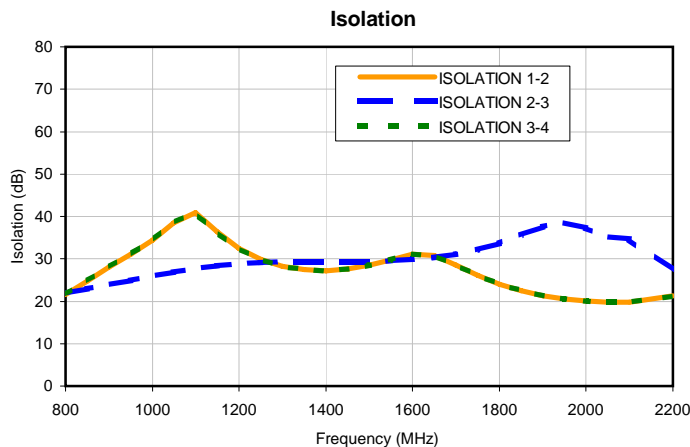

# 4 Way-0° Power Splitter/Combiner

ZB4PD-222-75+

## Typical Performance Curves

P.O. Box 350166, Brooklyn, New York 11235-0003 (718) 934-4500 • Fax (718) 332-4661 For detailed performance specs & shopping online see Mini-Circuits web site

The Design Engineers Search Engine Provides ACTUAL Data Instantly From MINI-CIRCUITS At: [www.minicircuits.com](http://www.minicircuits.com)