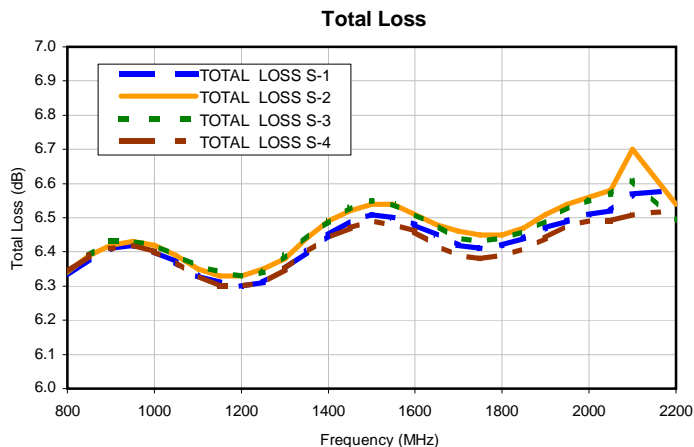

# 4 Way-0° Power Splitter/Combiner

ZB4PD-222-75+

## Typical Performance Curves

P.O. Box 350166, Brooklyn, New York 11235-0003 (718) 934-4500 • Fax (718) 332-4661 For detailed performance specs & shopping online see Mini-Circuits web site

The Design Engineers Search Engine Provides ACTUAL Data Instantly From MINI-CIRCUITS At: [www.minicircuits.com](http://www.minicircuits.com)