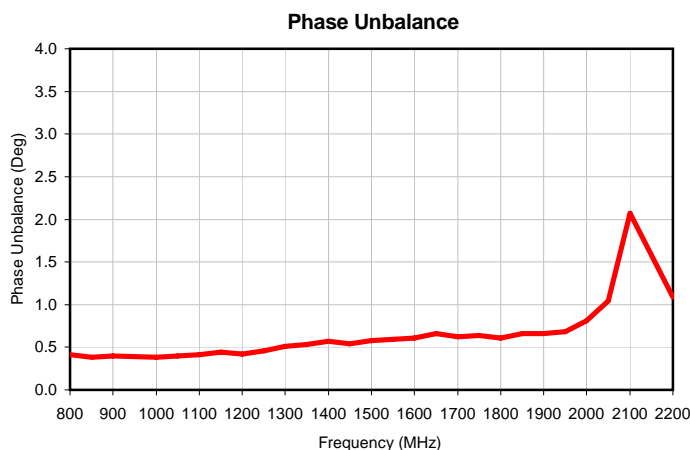

4 Way-0° Power Splitter/Combiner

ZB4PD-222-75+

Typical Performance Curves

P.O. Box 350166, Brooklyn, New York 11235-0003 (718) 934-4500 • Fax (718) 332-4661 For detailed performance specs & shopping online see Mini-Circuits web site

The Design Engineers Search Engine Provides ACTUAL Data Instantly From MINI-CIRCUITS At: www.minicircuits.com

IF/RF MICROWAVE COMPONENTS

REV. X1
ZB4PD-222-75+
2/1/2012
Page 1 of 1