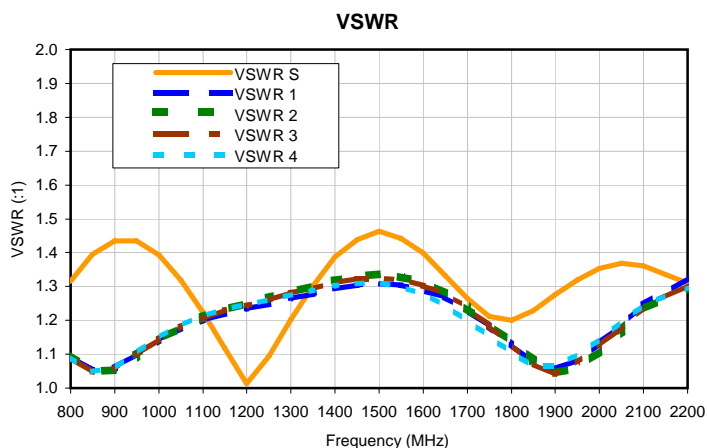

# 4 Way-0° Power Splitter/Combiner

ZB4PD-222-75+

## Typical Performance Curves

P.O. Box 350166, Brooklyn, New York 11235-0003 (718) 934-4500 • Fax (718) 332-4661 For detailed performance specs & shopping online see Mini-Circuits web site

The Design Engineers Search Engine Provides ACTUAL Data Instantly From MINI-CIRCUITS At: [www.minicircuits.com](http://www.minicircuits.com)