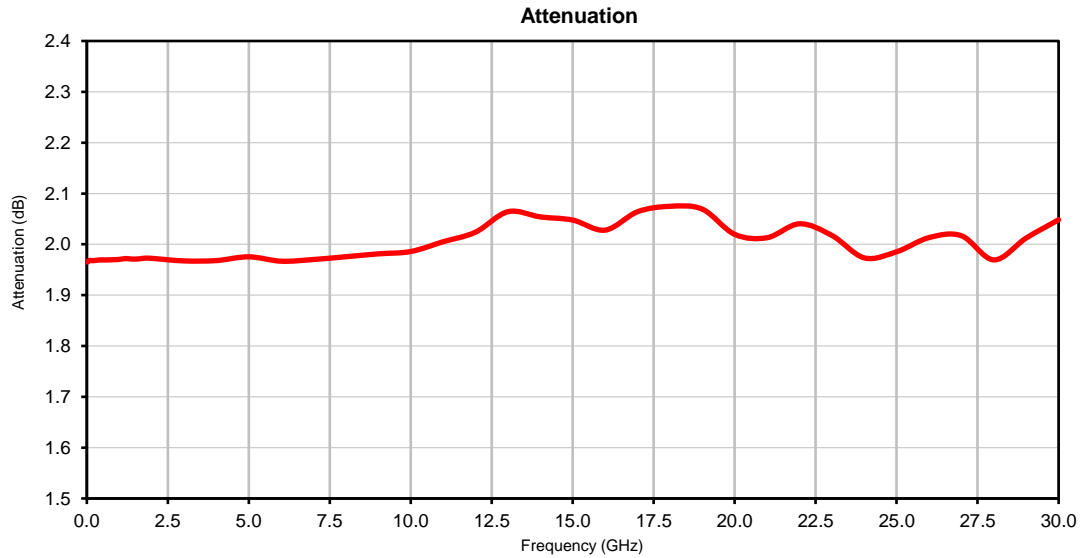

Fixed Attenuator Die

Typical Performance Curves

YAT-2A-D+

P.O. Box 350166, Brooklyn, New York 11235-0003 (718) 934-4500 • Fax (718) 332-4661 For detailed performance specs & shopping online see Mini-Circuits web site www.minicircuits.com