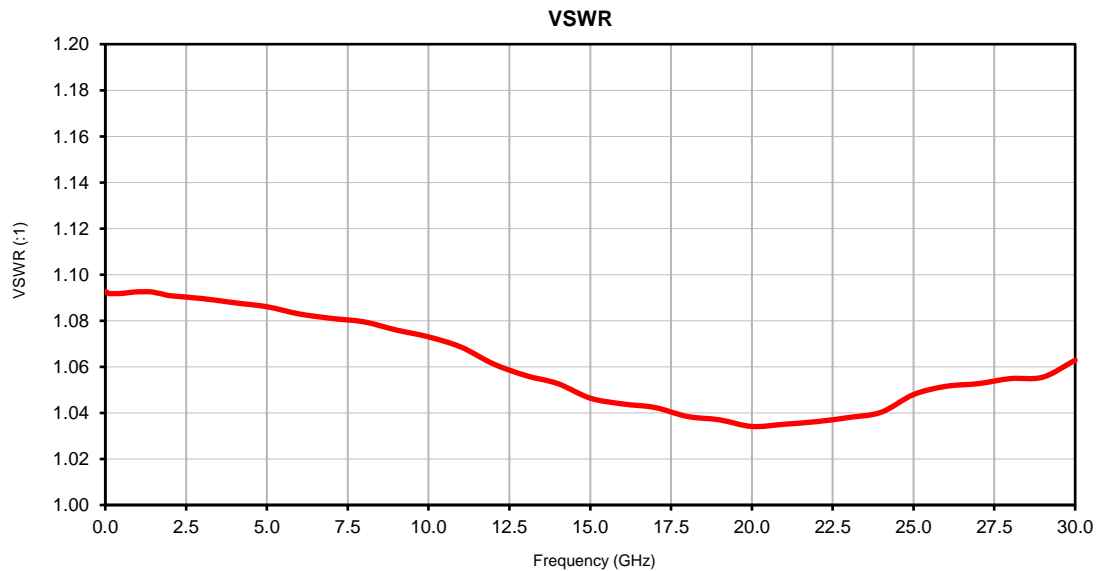

Fixed Attenuator Die

Typical Performance Curves

YAT-2A-D+

P.O. Box 350166, Brooklyn, New York 11235-0003 (718) 934-4500 • Fax (718) 332-4661 For detailed performance specs & shopping online see Mini-Circuits web site www.minicircuits.com