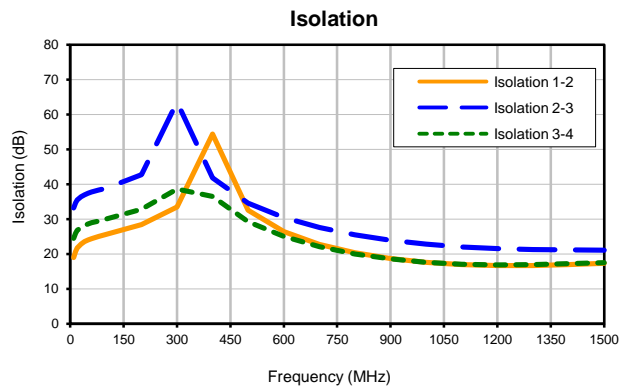

4 Way-0° Power Splitter/Combiner

SCA-4-15-75+

Typical Performance Curves

P.O. Box 350166, Brooklyn, New York 11235-0003 (718) 934-4500 • Fax (718) 332-4661 For detailed performance specs & shopping online see Mini-Circuits web site