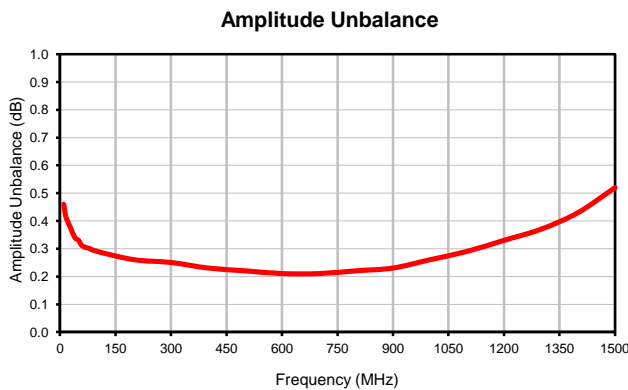

4 Way-0° Power Splitter/Combiner

SCA-4-15-75+

Typical Performance Curves

P.O. Box 350166, Brooklyn, New York 11235-0003 (718) 934-4500 • Fax (718) 332-4661 For detailed performance specs & shopping online see Mini-Circuits web site