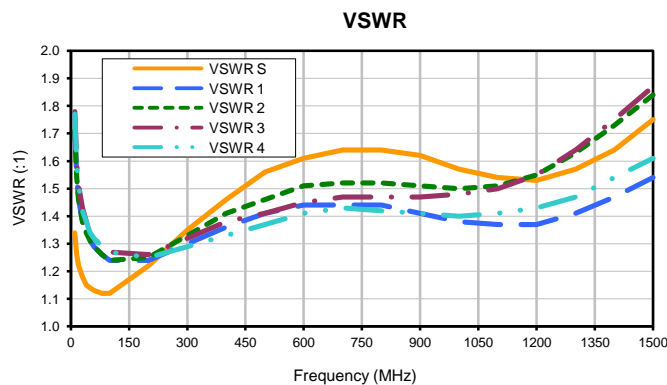

4 Way-0° Power Splitter/Combiner

SCA-4-15-75+

Typical Performance Curves

P.O. Box 350166, Brooklyn, New York 11235-0003 (718) 934-4500 • Fax (718) 332-4661 For detailed performance specs & shopping online see Mini-Circuits web site

The Design Engineers Search Engine Provides ACTUAL Data Instantly From MINI-CIRCUITS At: www.minicircuits.com

IF/RF MICROWAVE COMPONENTS

REV. OR
SCA-4-15-75+
2/20/2014
Page 1 of 1