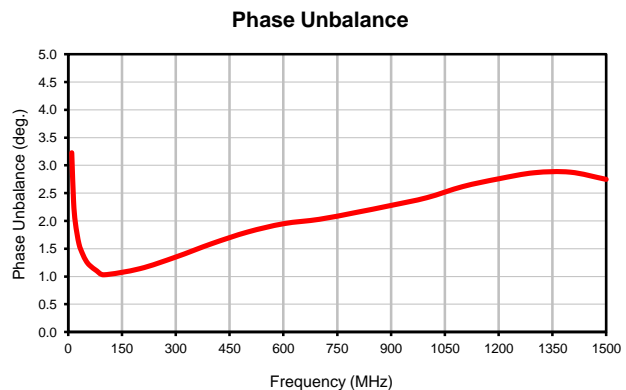

4 Way-0° Power Splitter/Combiner

SCA-4-15-75+

Typical Performance Curves

P.O. Box 350166, Brooklyn, New York 11235-0003 (718) 934-4500 • Fax (718) 332-4661 For detailed performance specs & shopping online see Mini-Circuits web site