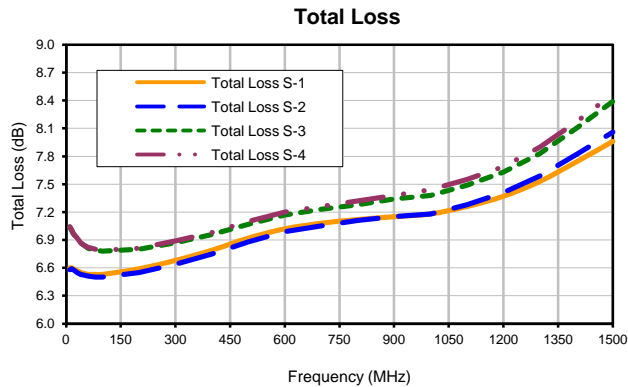

4 Way-0° Power Splitter/Combiner

SCA-4-15-75+

Typical Performance Curves

P.O. Box 350166, Brooklyn, New York 11235-0003 (718) 934-4500 • Fax (718) 332-4661 For detailed performance specs & shopping online see Mini-Circuits web site