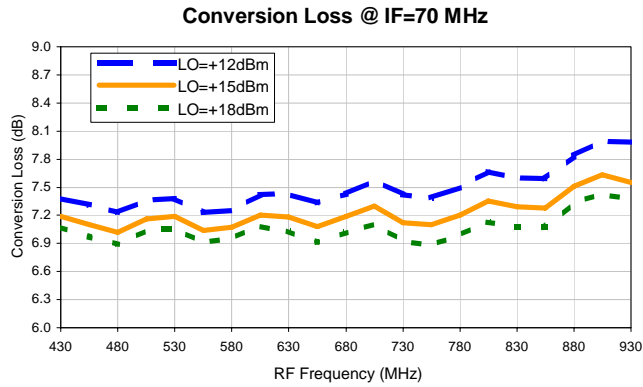

Image Reject Mixer

JCIR-4MH

Typical Performance Curves

Image Reject Mixer

JCIR-4MH

Typical Performance Curves