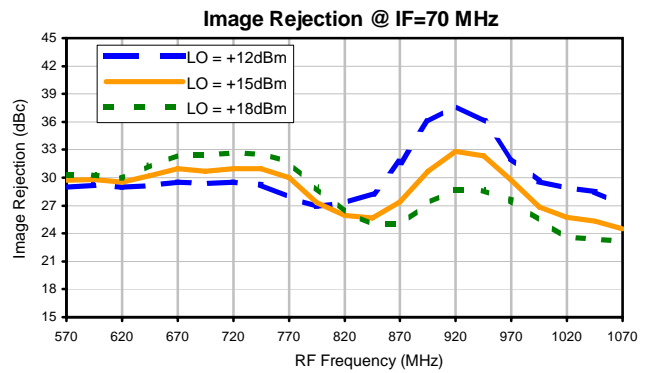

Image Reject Mixer

JCIR-4MH

Typical Performance Curves

Image Reject Mixer

JCIR-4MH

Typical Performance Curves