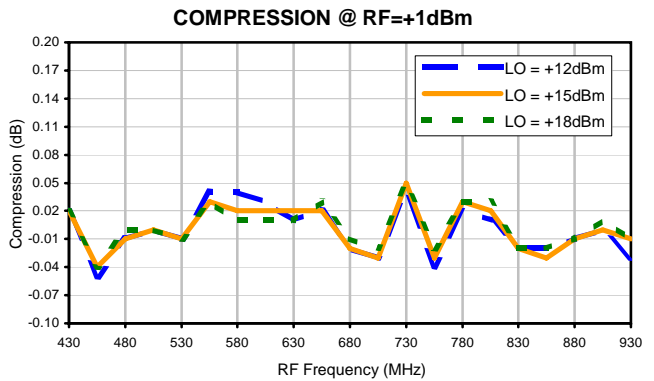

Image Reject Mixer

JCIR-4MH

Typical Performance Curves

Image Reject Mixer

JCIR-4MH

Typical Performance Curves