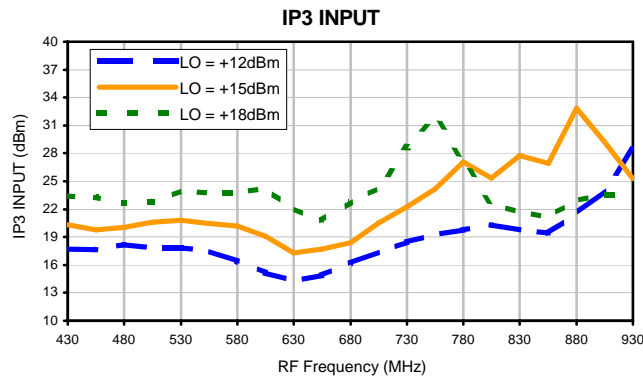

Image Reject Mixer

JCIR-4MH

Typical Performance Curves

Image Reject Mixer

JCIR-4MH

Typical Performance Curves