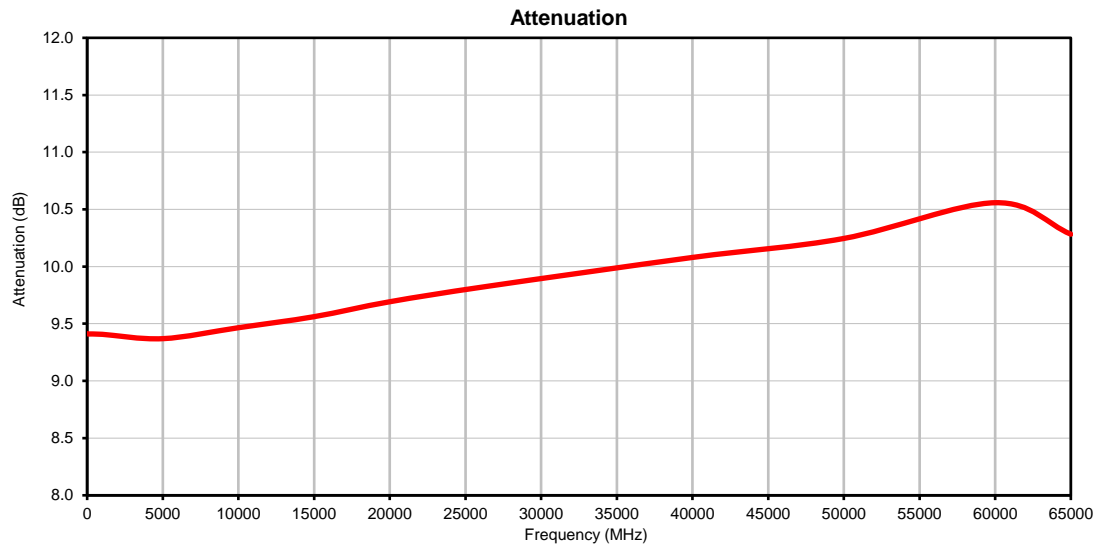

Fixed Attenuator

BW-E10-1W653+

1.85mm-Female/1.85mm-Male

Typical Performance Curves

P.O. Box 350166, Brooklyn, New York 11235-0003 (718) 934-4500 • Fax (718) 332-4661 For detailed performance specs & shopping online see Mini-Circuits web site
The Design Engineers Search Engine Provides ACTUAL Data Instantly From MINI-CIRCUITS At: www.minicircuits.com