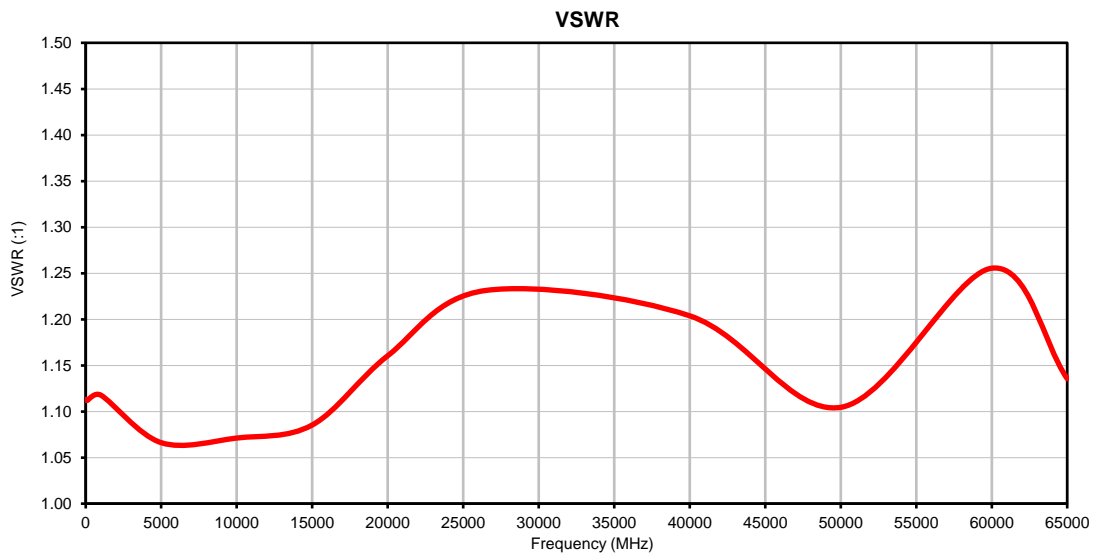

Fixed Attenuator

BW-E10-1W653+

1.85mm-Female/1.85mm-Male

Typical Performance Curves

P.O. Box 350166, Brooklyn, New York 11235-0003 (718) 934-4500 • Fax (718) 332-4661 For detailed performance specs & shopping online see Mini-Circuits web site
The Design Engineers Search Engine Provides ACTUAL Data Instantly From MINI-CIRCUITS At: www.minicircuits.com