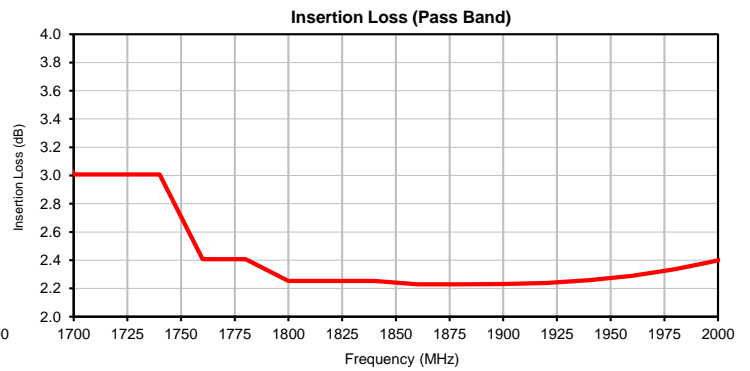

Typical Performance Curves

P.O. Box 350166, Brooklyn, New York 11235-0003 (718) 934-4500 • Fax (718) 332-4661 For detailed performance specs & shopping online see Mini-Circuits web site
The Design Engineers Search Engine Provides ACTUAL Data Instantly From MINI-CIRCUITS At: www.minicircuits.com