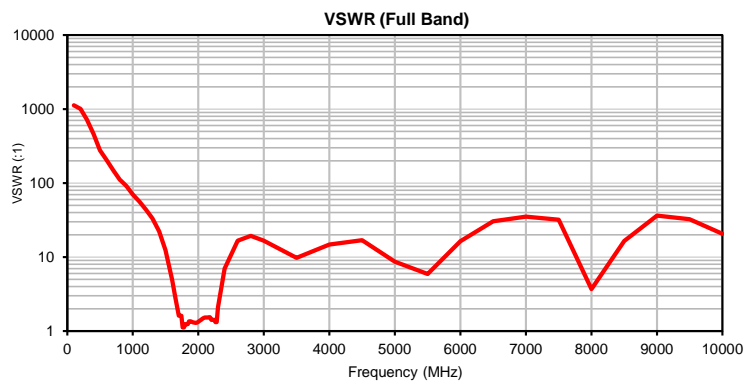

Typical Performance Curves

P.O. Box 350166, Brooklyn, New York 11235-0003 (718) 934-4500 • Fax (718) 332-4661 For detailed performance specs & shopping online see Mini-Circuits web site
The Design Engineers Search Engine Provides ACTUAL Data Instantly From MINI-CIRCUITS At: www.minicircuits.com

IF/RF MICROWAVE COMPONENTS