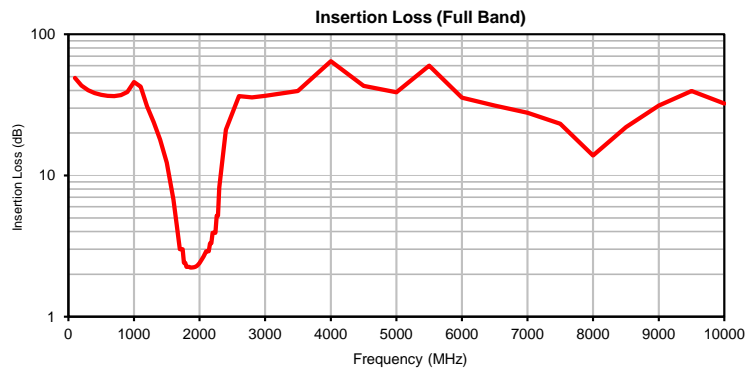

Typical Performance Curves

P.O. Box 350166, Brooklyn, New York 11235-0003 (718) 934-4500 • Fax (718) 332-4661 For detailed performance specs & shopping online see Mini-Circuits web site
The Design Engineers Search Engine Provides ACTUAL Data Instantly From MINI-CIRCUITS At: www.minicircuits.com

IF/RF MICROWAVE COMPONENTS