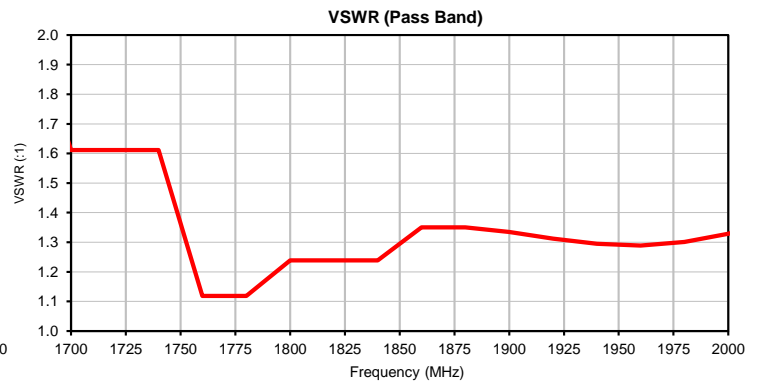

Typical Performance Curves

P.O. Box 350166, Brooklyn, New York 11235-0003 (718) 934-4500 • Fax (718) 332-4661 For detailed performance specs & shopping online see Mini-Circuits web site
The Design Engineers Search Engine Provides ACTUAL Data Instantly From MINI-CIRCUITS At: www.minicircuits.com