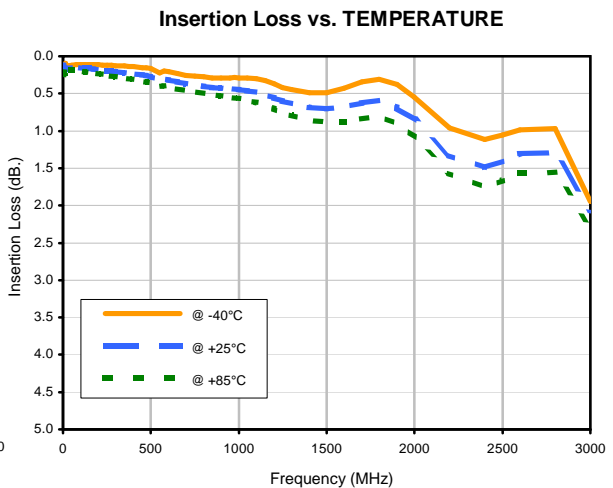

Directional Coupler

ADC-25-4-75+

Typical Performance Curves

REV. X1
ADC-25-4-75+
081006
Page 1 of 2

IF/RF MICROWAVE COMPONENTS • ISO 9001 ISO 14001 AS 9100 CERTIFIED • RoHS compliant
P.O. Box 350166, Brooklyn, New York 11235-0003 (718) 934-4500 Fax (718) 332-4661