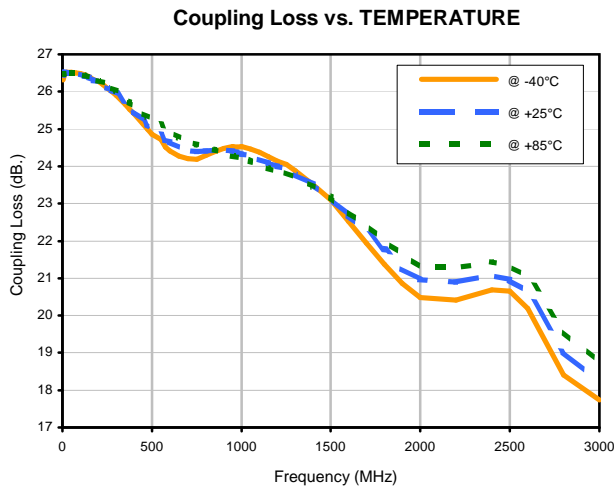

Directional Coupler

ADC-25-4-75+

Typical Performance Curves

REV. X1
ADC-25-4-75+
081006
Page 1 of 2

IF/RF MICROWAVE COMPONENTS • ISO 9001 ISO 14001 AS 9100 CERTIFIED • RoHS compliant
P.O. Box 350166, Brooklyn, New York 11235-0003 (718) 934-4500 Fax (718) 332-4661