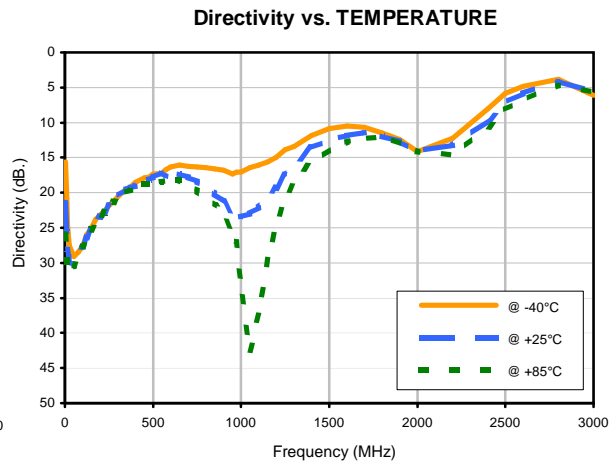

Directional Coupler

ADC-25-4-75+

Typical Performance Curves

REV. X1
ADC-25-4-75+
081006
Page 1 of 2

IF/RF MICROWAVE COMPONENTS • ISO 9001 ISO 14001 AS 9100 CERTIFIED • RoHS compliant
P.O. Box 350166, Brooklyn, New York 11235-0003 (718) 934-4500 Fax (718) 332-4661